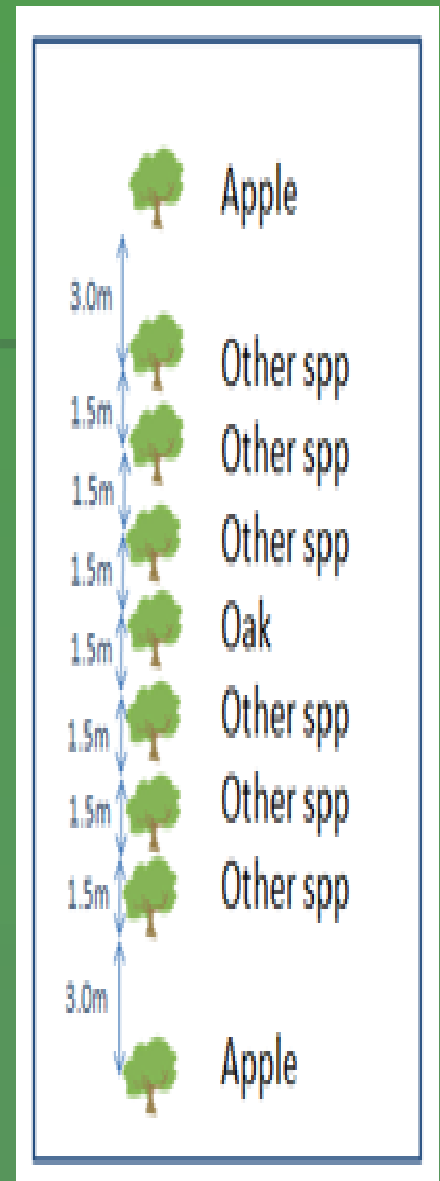

Tolhurst
Organic

AGROFORESTRY for horticulture

tolhurstorganic.co.uk

Tolhurst Organic CIC

- 17 Acres stockfree field veg
- 2 acre Walled Garden
- On farm composting
- 2000 sq m tunnels
- Dedicated propagation
- Agroforestry
- On farm energy crops
- Seminars
- Farm walks
- 2 partners +2 full time staff. Summer trainees

Walled Garden

Composting

- Local tree waste
- 350 cubic m pa
- Clean fertility

Tunnel production

Salads

Carrot

Tomato

Propagation greenhouse

- 70,000 pa
- Own composts
- Trials

Peg plant raising

- Brassacas
- Leeks
- 70,000 pa

The field rotation

Year 1+2 fertility building

Year 3 Potato

Year 7 Squash/ S corn

Year 4 brassacae

Year 6 Carrot

Year 5 onion/leeks

Energy crops

**Field
site
3ha**

Source-Silvoarable agroforestry in the UK Organic Research Centre, Elm Farm, Newbury RG20 0HR UK

Tree species

Apples 18 varieties

Field maple (*Acer campestre*)