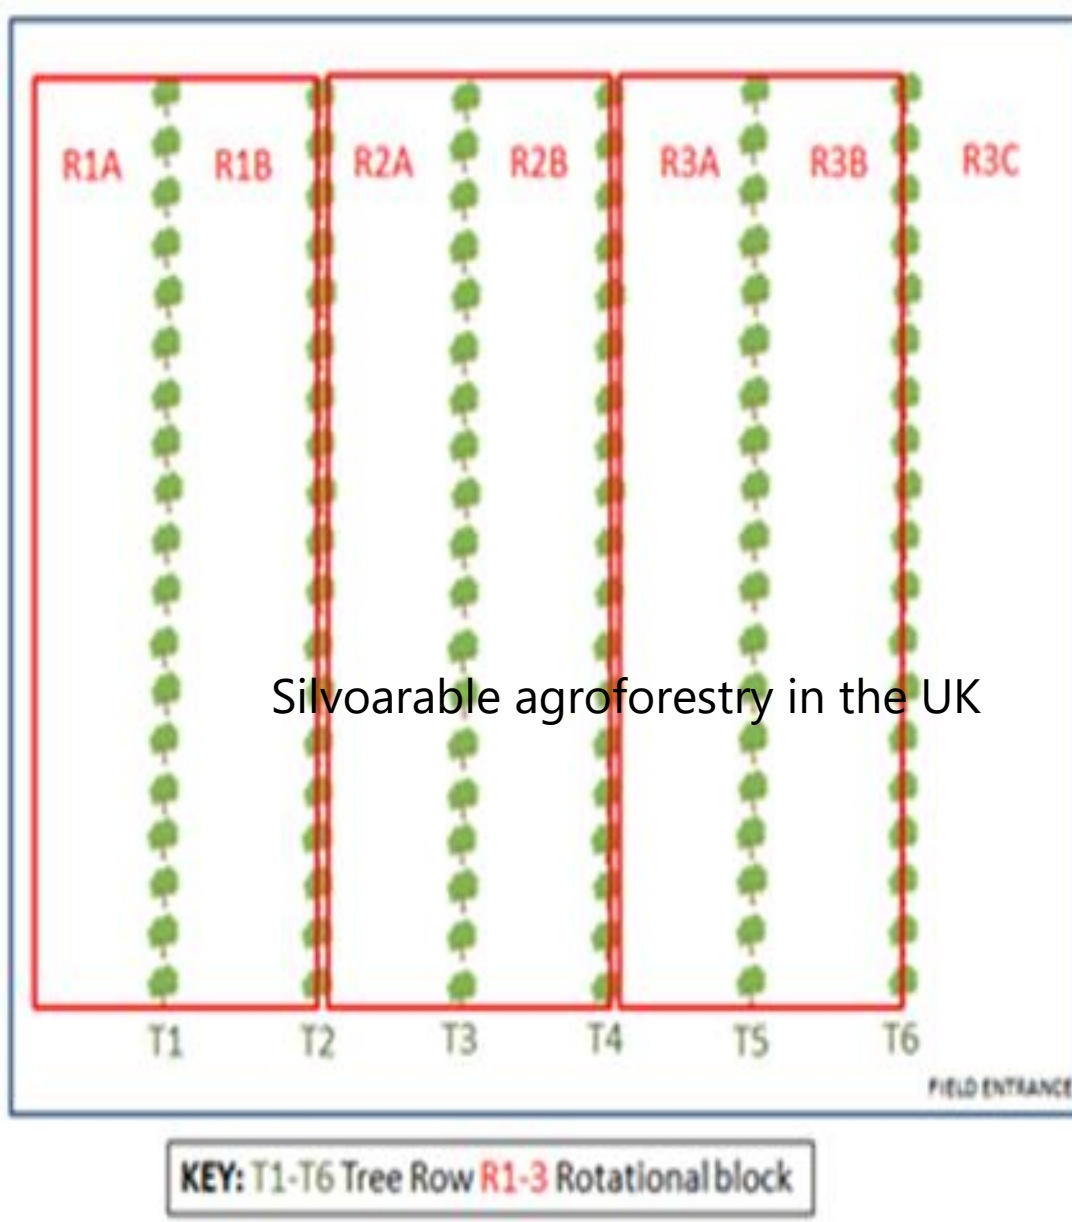

Tolhurst
Organic

AGROFORESTRY for horticulture

tolhurstorganic.co.uk

Tolhurst Organic CIC

- 17 Acres stockfree field veg
- 2 acre Walled Garden
- On farm composting
- 2000 sq m tunnels
- Dedicated propagation
- Agroforestry
- On farm energy crops
- Seminars
- Farm walks
- 2 partners +2 full time staff. Summer trainees

- 70,000 pa
- Own composts
- Trials

Peg plant raising

- Brassacas
- Leeks
- 70,000 pa

The field rotation

Year 1+2 fertility building

Year 3 Potato

Year 7 Squash/ S corn

Year 4 brassacae

Year 6 Carrot

Year 5 onion/leeks

Energy crops

**Field
site
3ha**

Source-Silvoarable agroforestry in the UK Organic Research Centre, Elm Farm, Newbury RG20 0HR UK

Tree species

Apples 18 varieties

Field maple (*Acer campestre*)